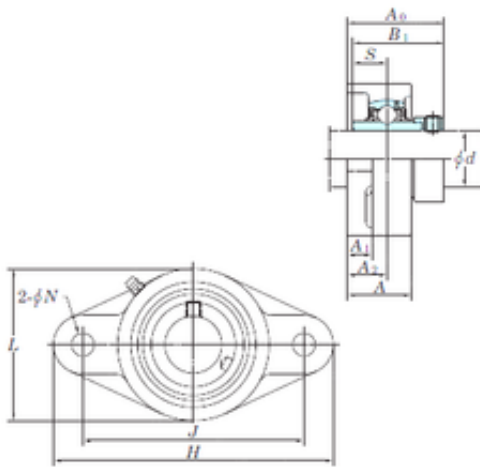

South sales.

KOYO NANFL208 Unidad De Rodamiento

Bearing No. NANFL208

NANFL208 Bearing 2D drawings and 3D CAD models

Bore Diameter	40 mm
d	40 mm
A0	58,9 mm
A	39 mm
A1	14 mm
B1	56,3 mm
H	175 mm
J	143,7 mm
L	100 mm
N	13 mm
S	21,4 mm
Bolt (G)	7/16
A2	24 mm
Weight	2 Kg
Basic dynamic load rating (C)	29,1 kN
Basic static load rating (C0)	17,8 kN