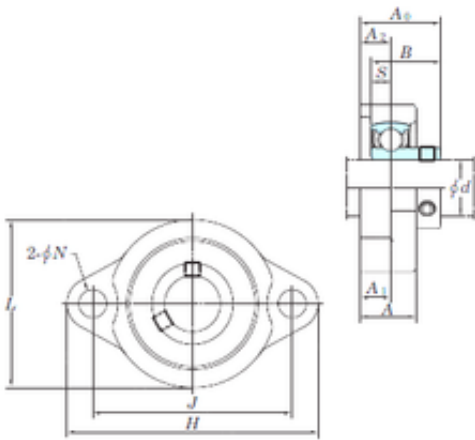

South sales.

KOYO BLF202 Unidad De Rodamiento

Bearing No. BLF202

BLF202 Bearing 2D drawings and 3D CAD models

Bore Diameter	15 mm
d	15 mm
A0	25,5 mm
A	18 mm
A1	9,5 mm
B	22 mm
H	81 mm
J	63,5 mm
L	52 mm
N	8 mm
S	6 mm
Bolt (G)	M6
A2	9,5 mm
Weight	0,25 Kg
Basic dynamic load rating (C)	9,55 kN
Basic static load rating (C0)	4,8 kN
Bearing No.	BLF202
Bolt size	M6
Cr	9.55
C0r	4.80
f0	13.2
(Refer.) Unit mass(kg)	0.25